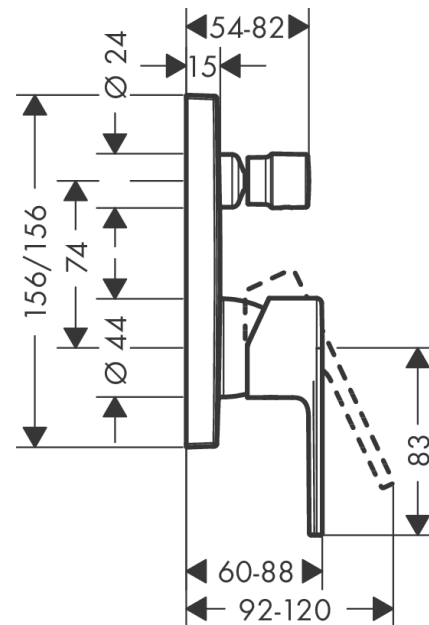

Vernis Shape

Single lever bath mixer for concealed installation for iBox universal

Surfaces: **Matt Black** Article Number: **71468670**

Description

product features

- 2 functions
- connection type: basic set
- flow rate upper outlet: 21 l/min
- flow rate lower outlet: 29 l/min
- ceramic cartridge
- temperature limitation adjustable
- diverter with automatic resetting
- suitable for continuous flow water heaters
- min. operating pressure: 1 bar
- max. operating pressure: 10 bar

Product image

Scale drawing

Flowchart